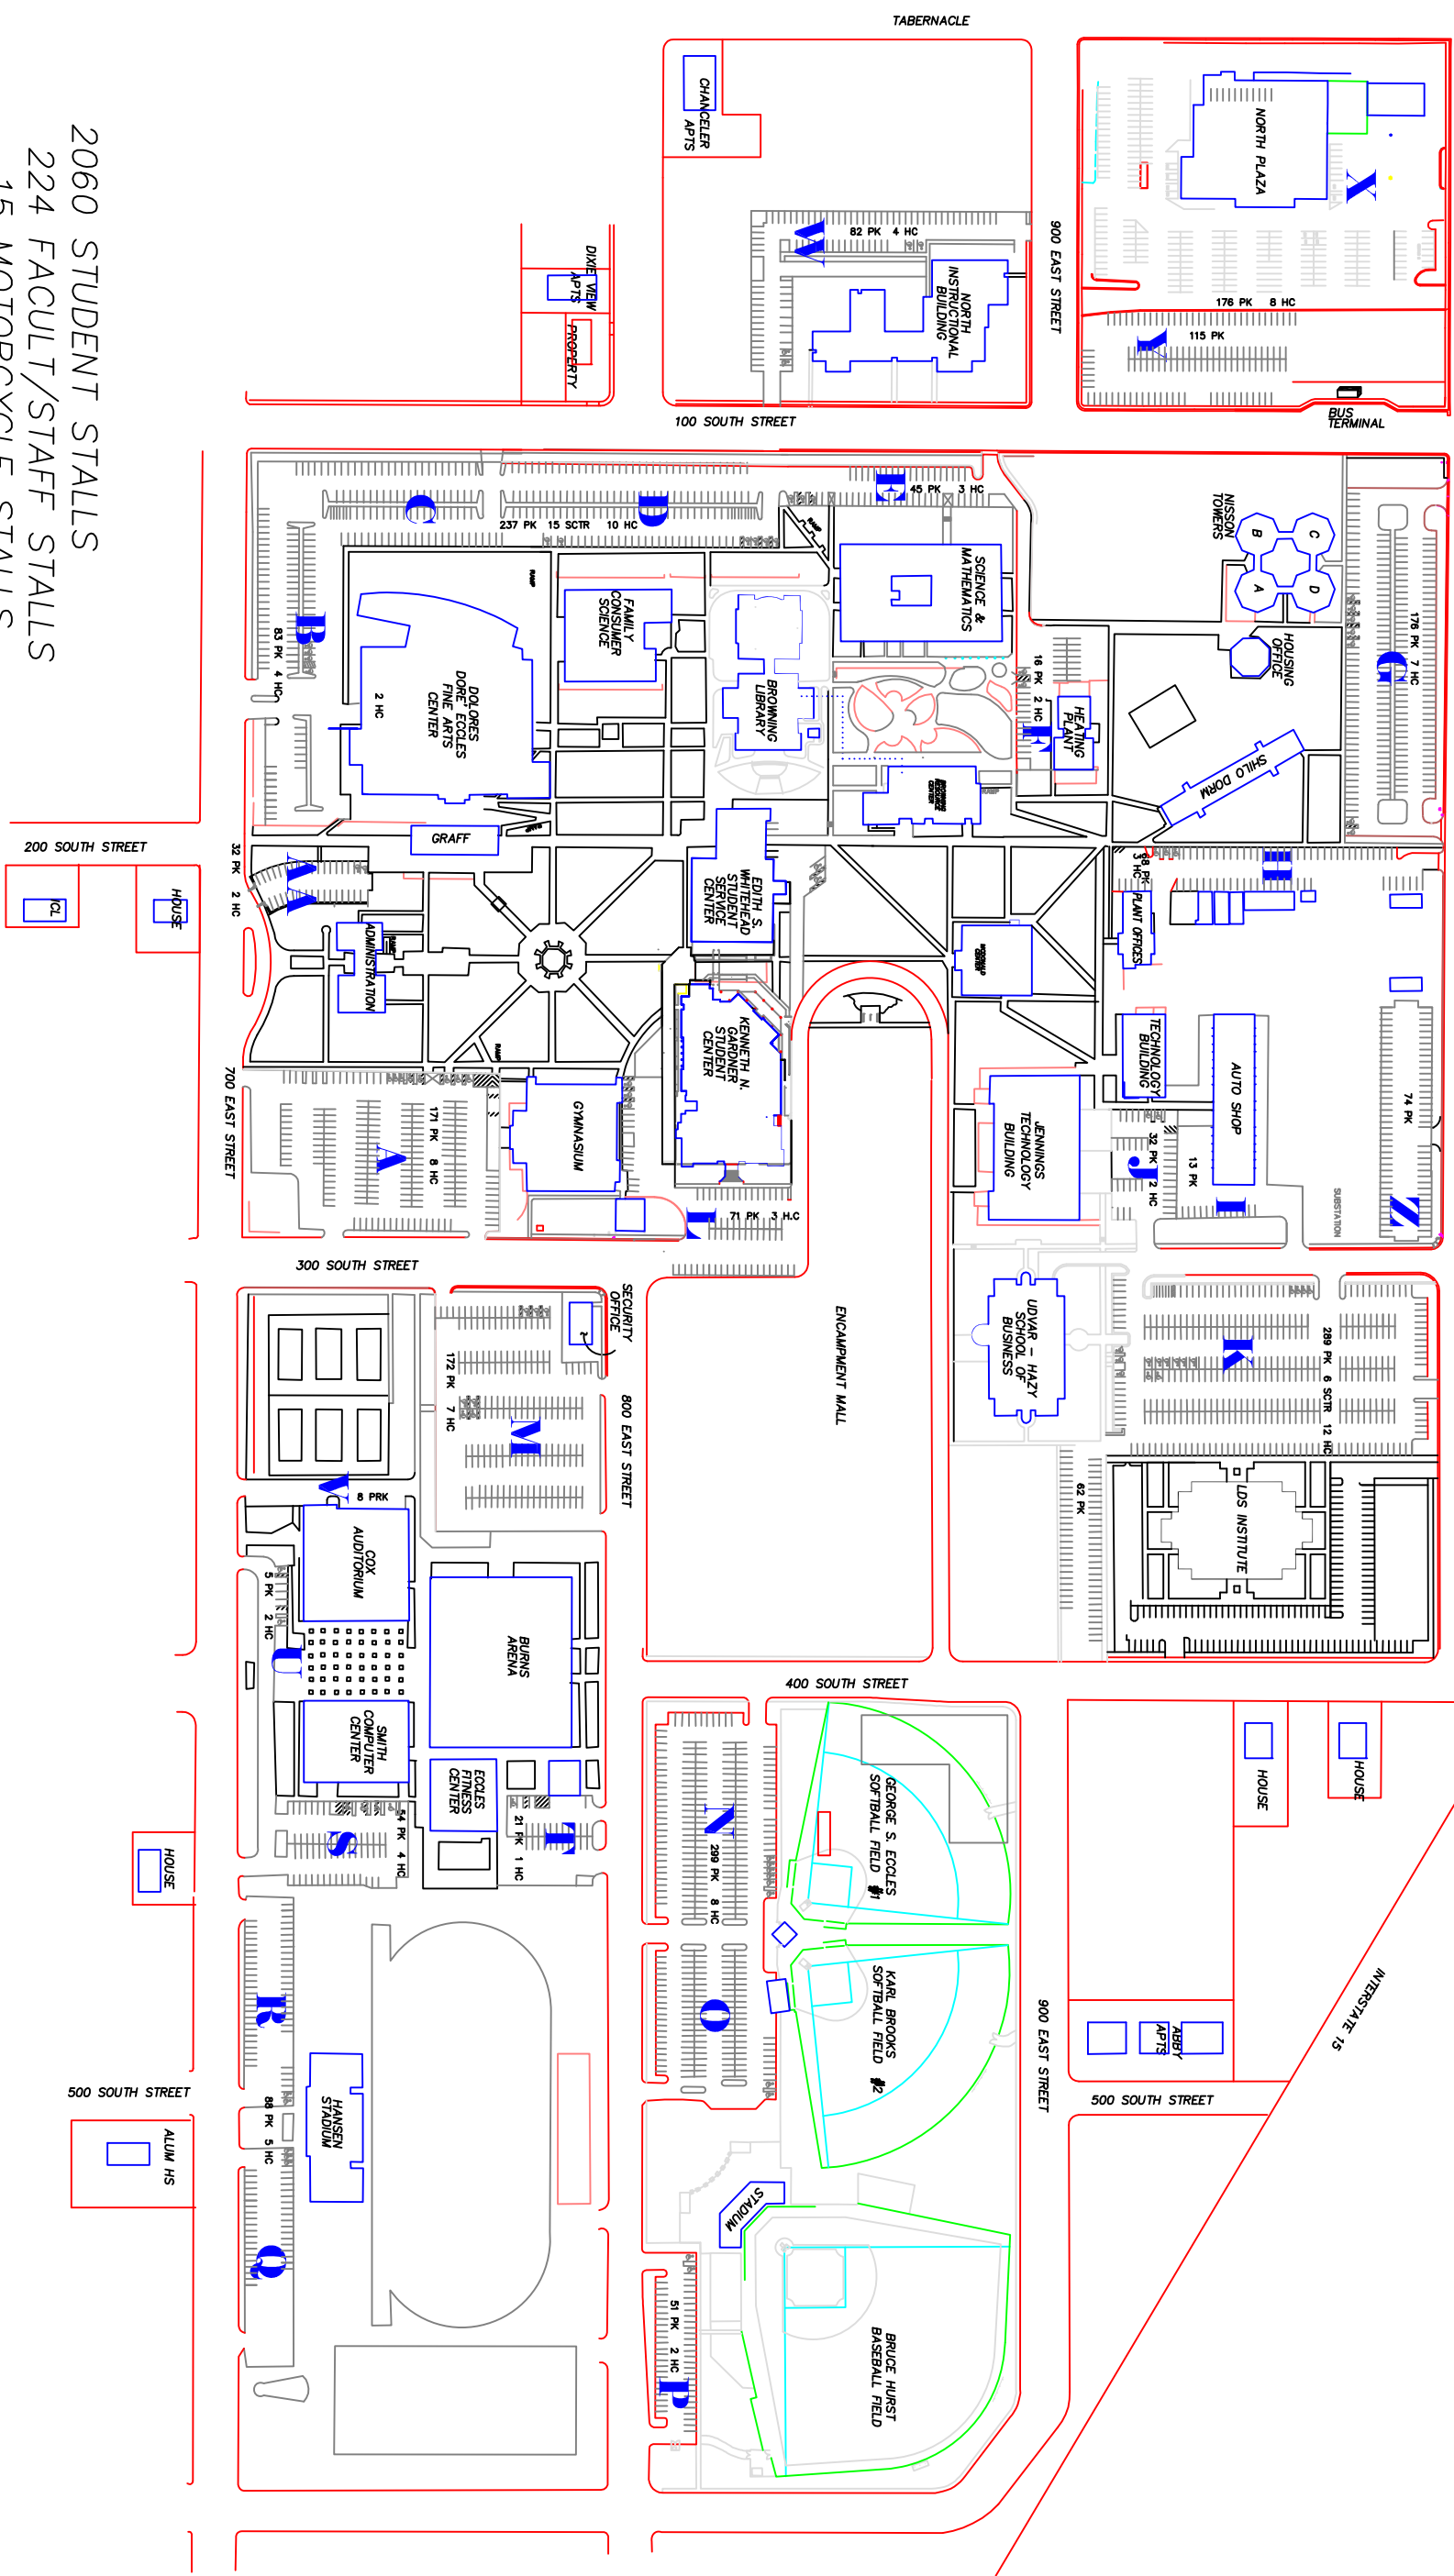

- 2060 STUDENT STALLS
- 224 FACULTY/STAFF STALLS
- 15 MOTORCYCLE STALLS
- 87 ADA STALLS
- 12 SPECIAL SIGNED STALLS

DIXIE STATE COLLEGE CAMPUS
 PARKING LOT PLAN
 dixiemst
 2008